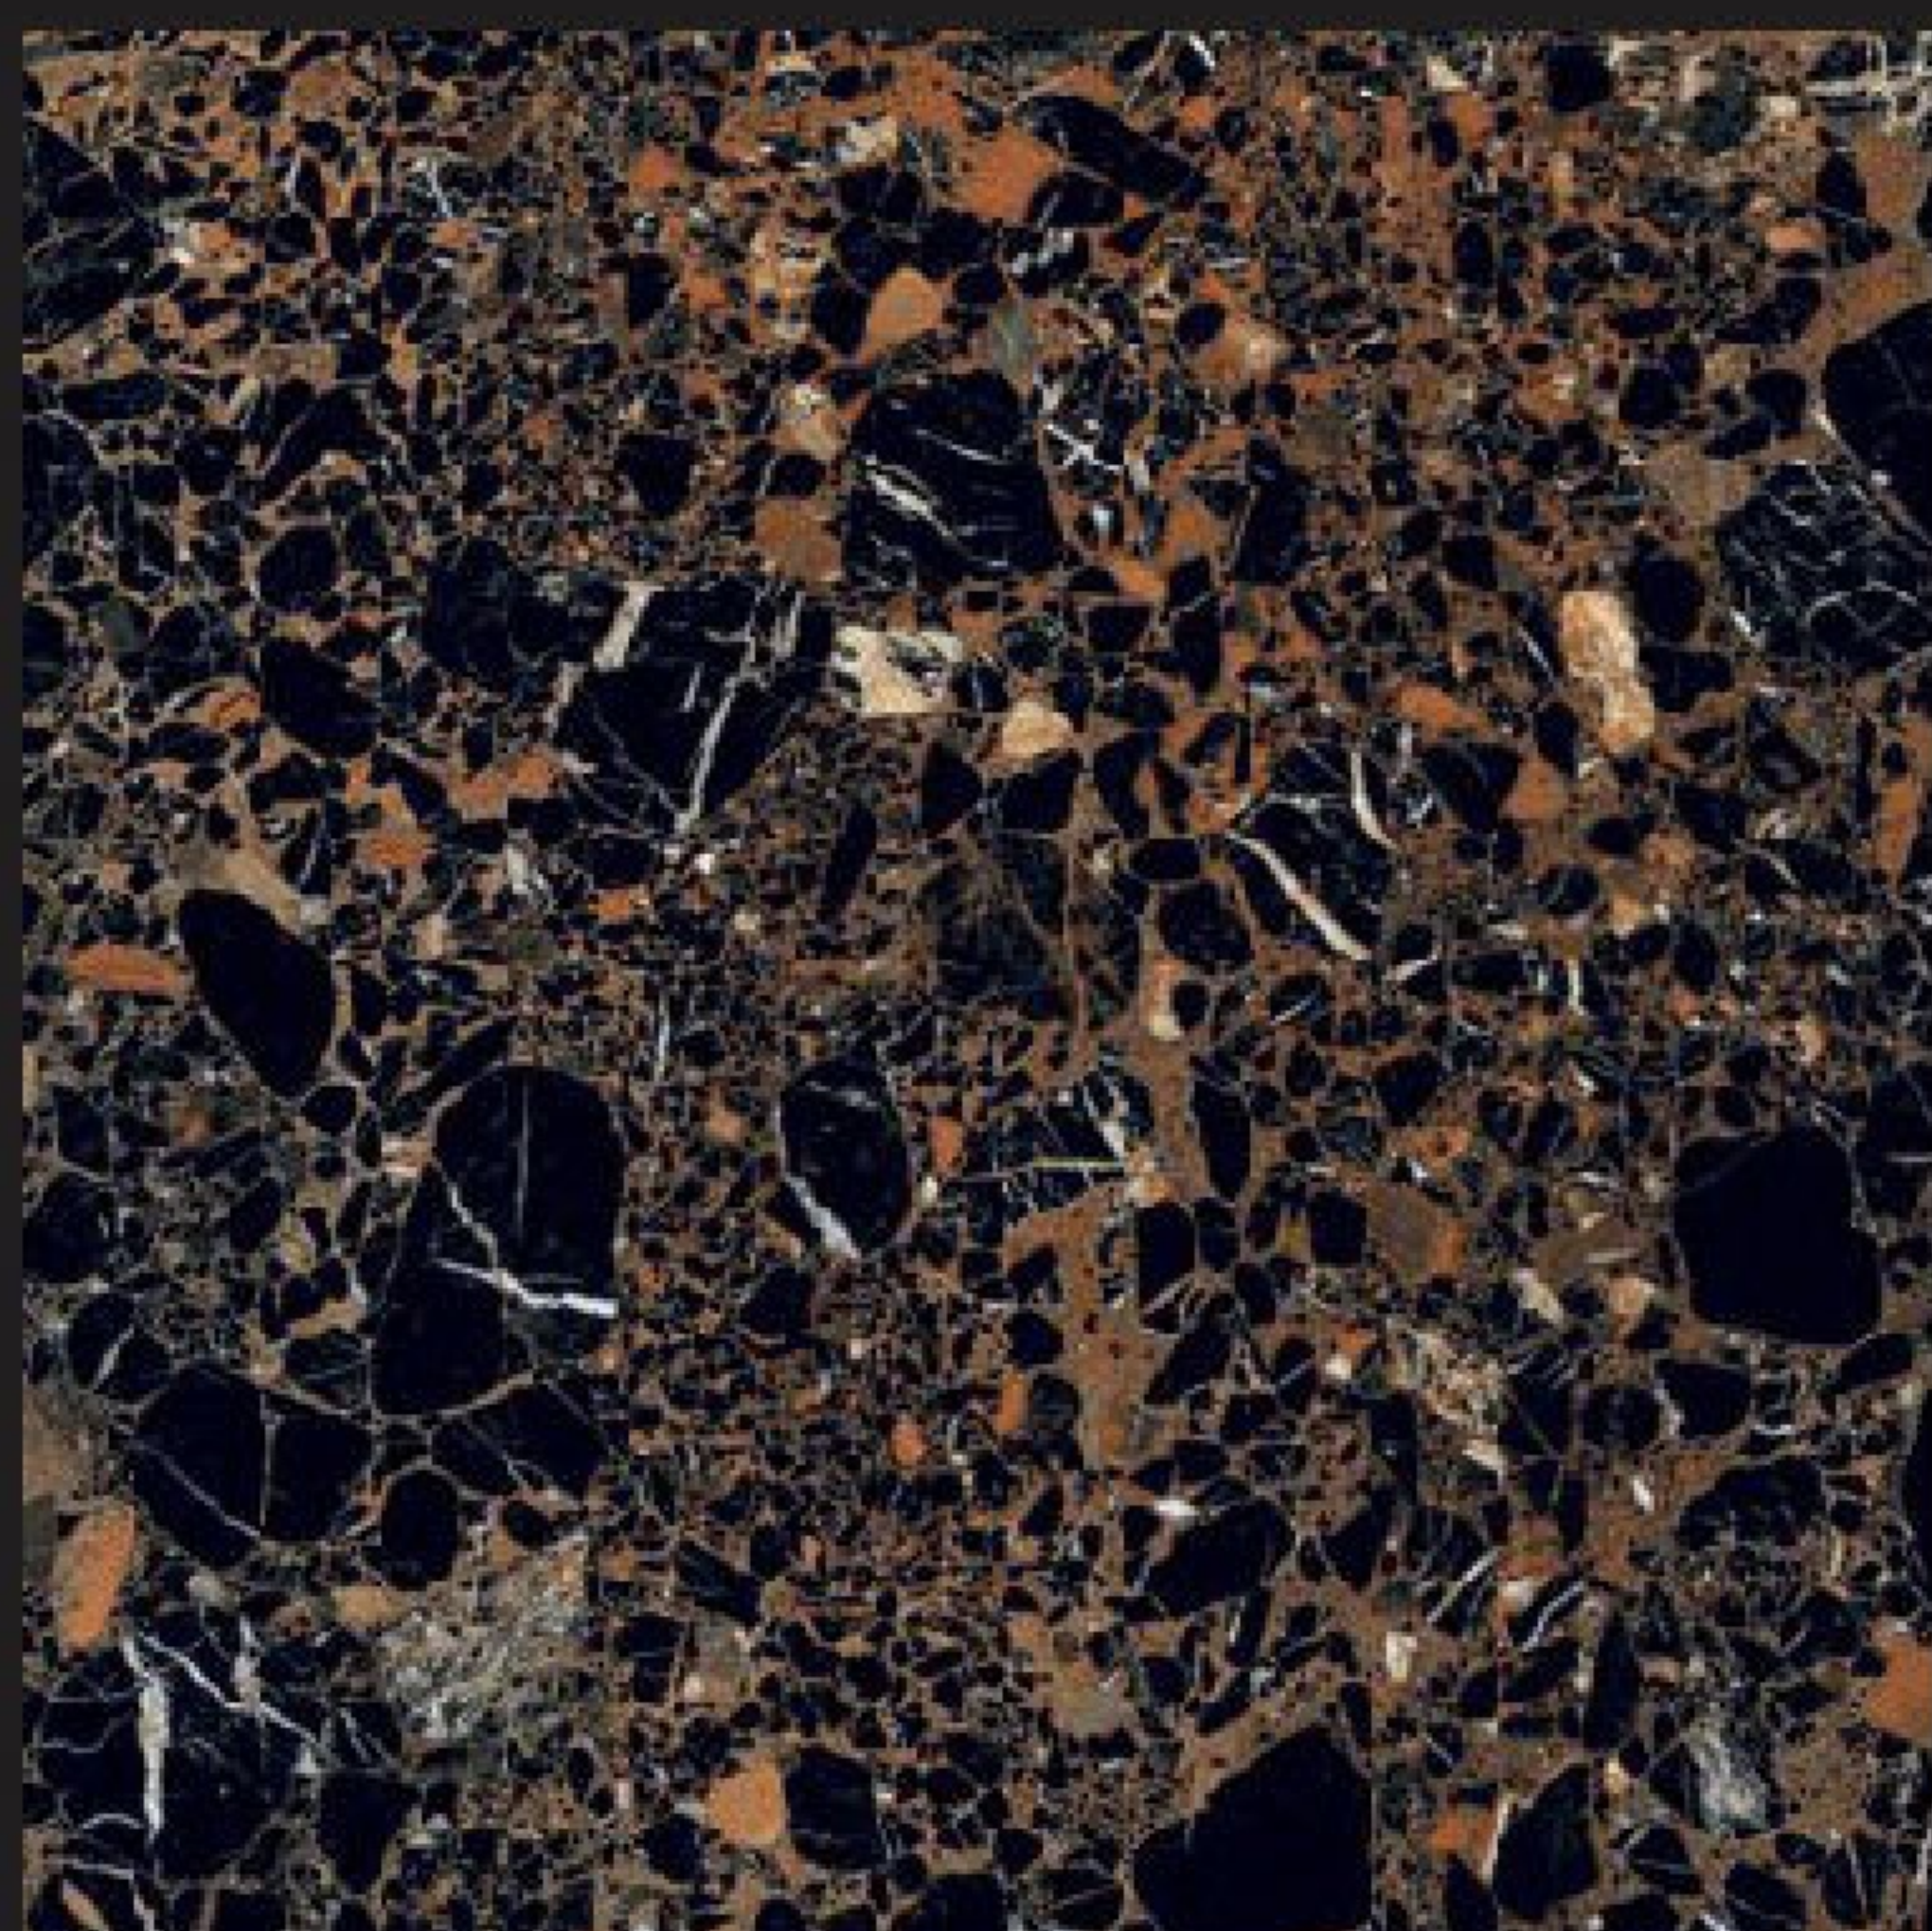

REVERSE SAND

GLAMOUR

600 X 600 MM

EXOTIC COPPER

FLAME CREEK

GOLDEN PORTORO

IMPERIAL BROWN

MATT