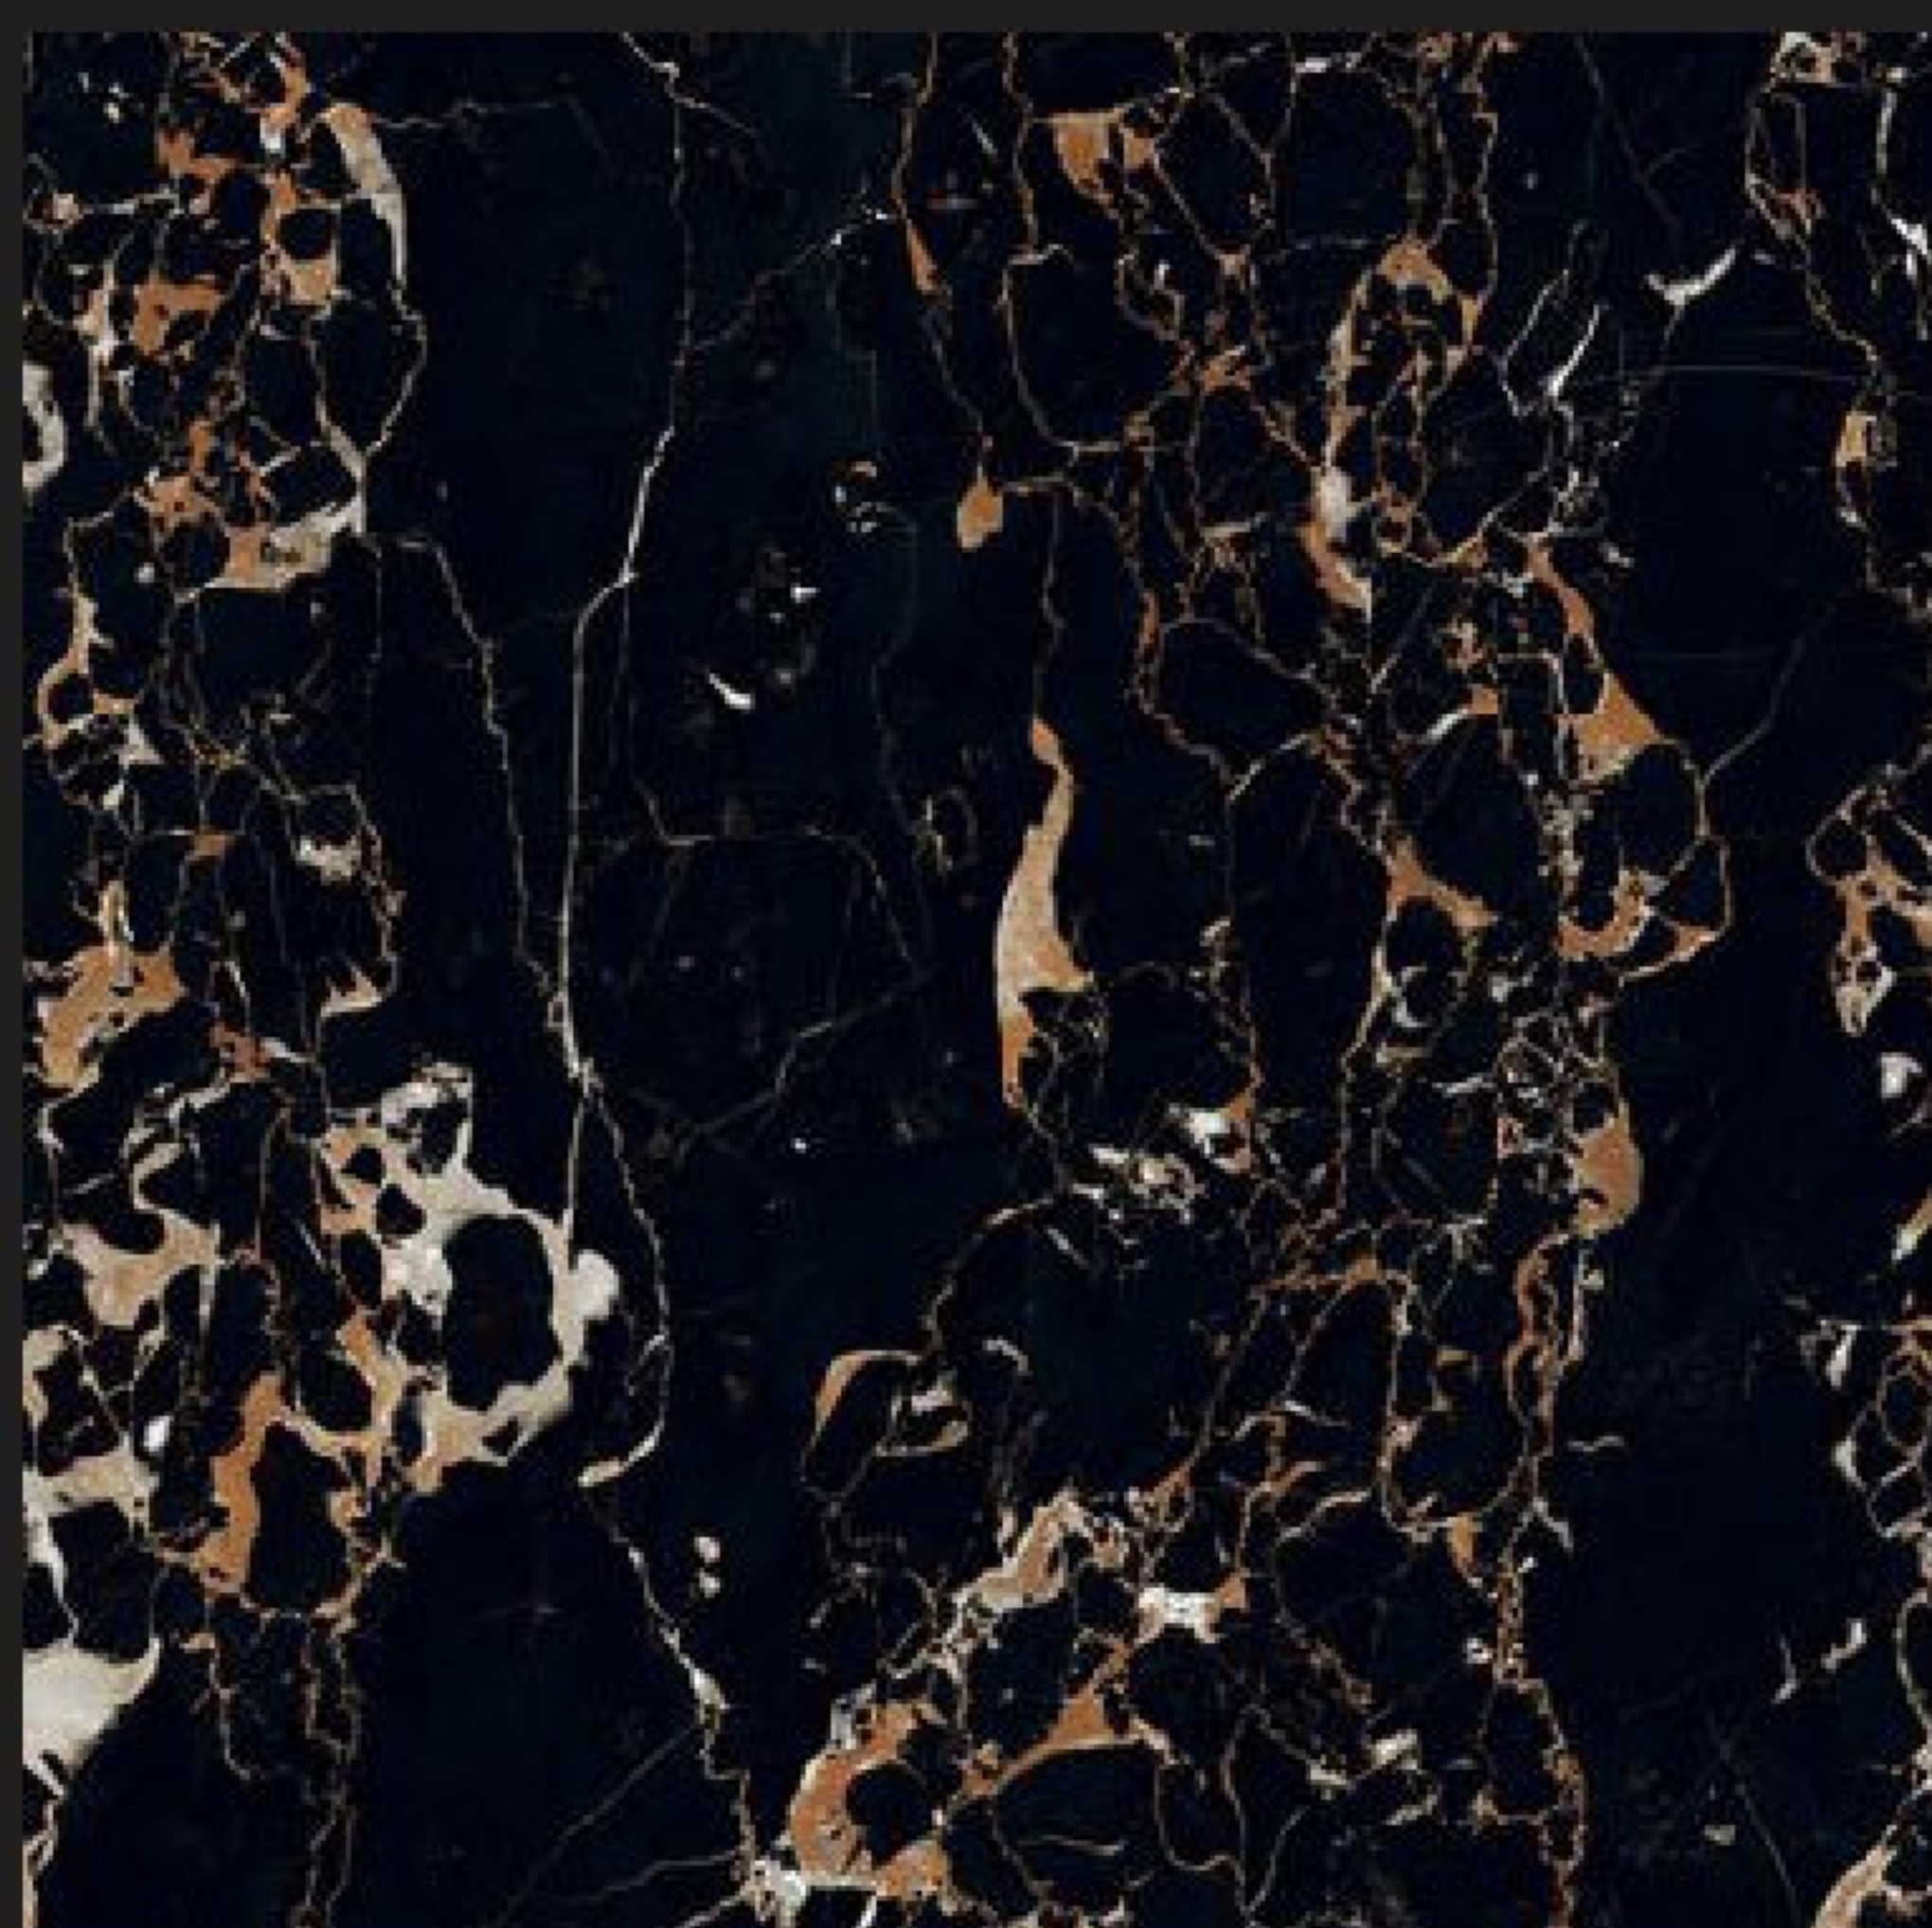

REVERSE SAND

GLAMOUR

600 X 600 MM

EXOTIC COPPER

FLAME CREEK

GOLDEN PORTORO

IMPERIAL BROWN

MATT