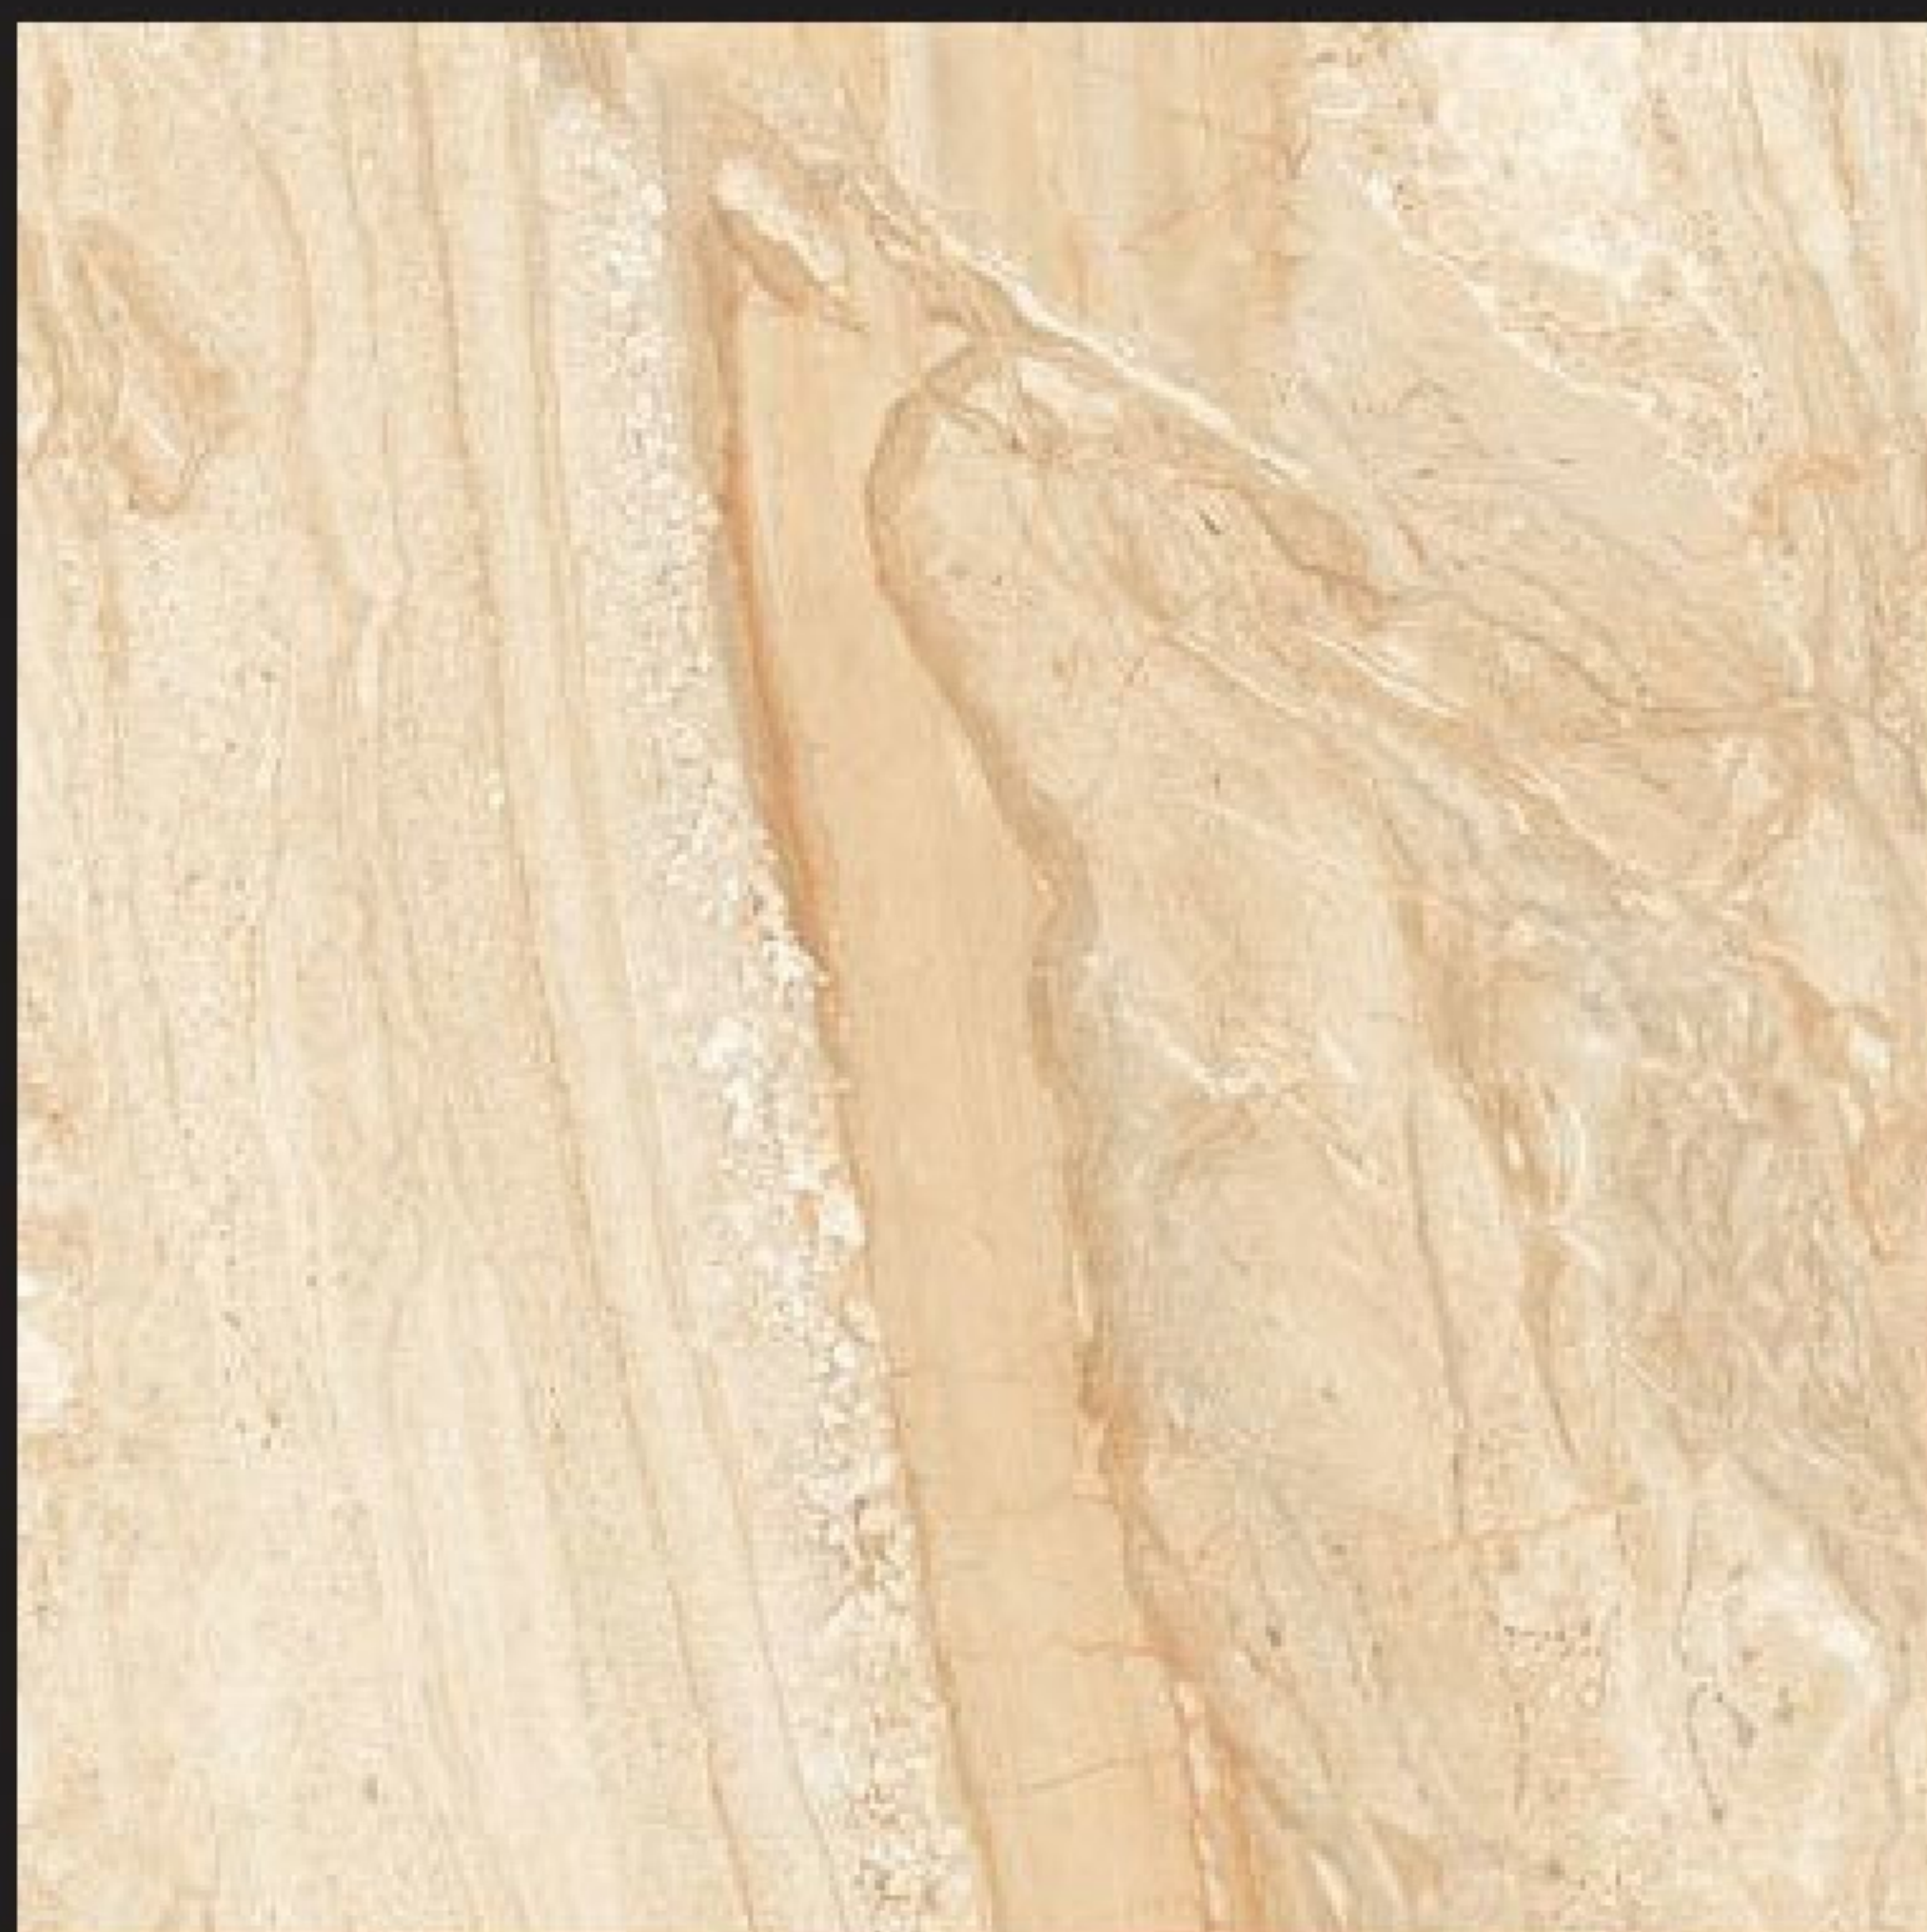

600 X 600 MM

CROSSROAD WOOD

DAINO GOLD

DOMO ONYX PEARL

DYNA BEIGE

POLISHED

600 X 600 MM

DYNAMO