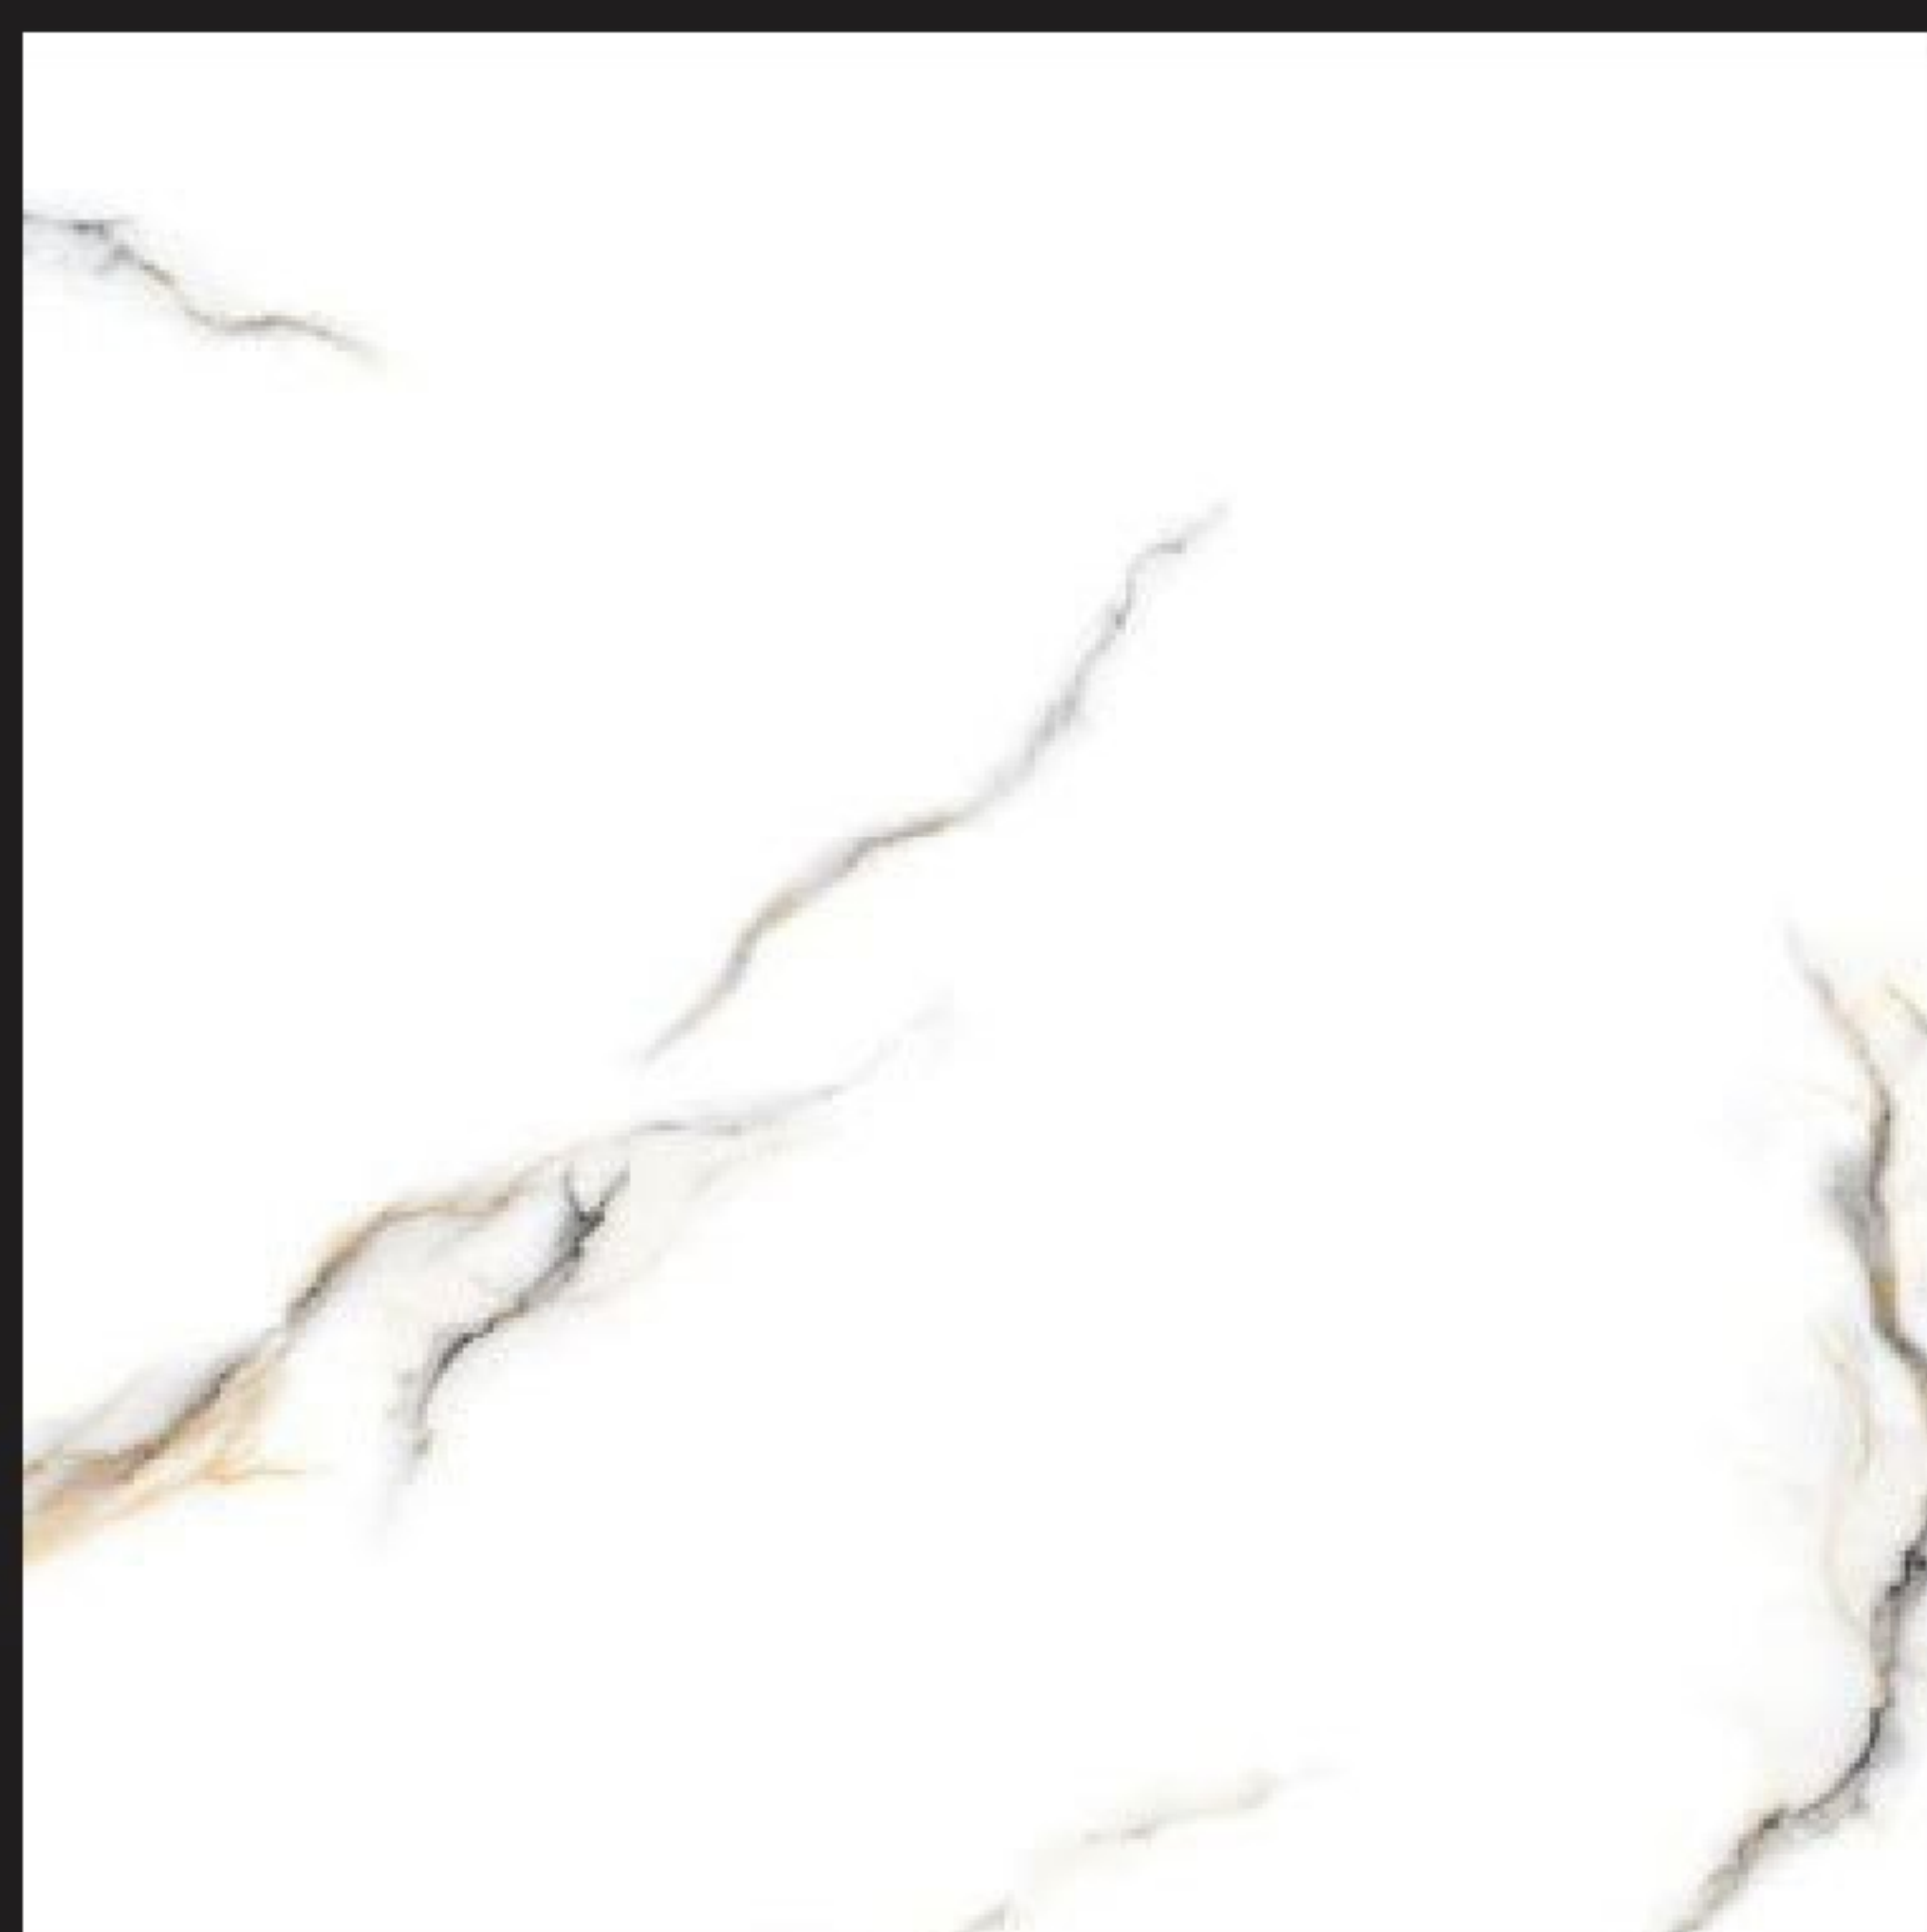

DYNAMO AZUL

DYNAMO BROWN

FISH BELLY

POLISHED

600 X 600 MM

FLEX AZUL DECOR

IMPERIAL

KALOS BIANCO